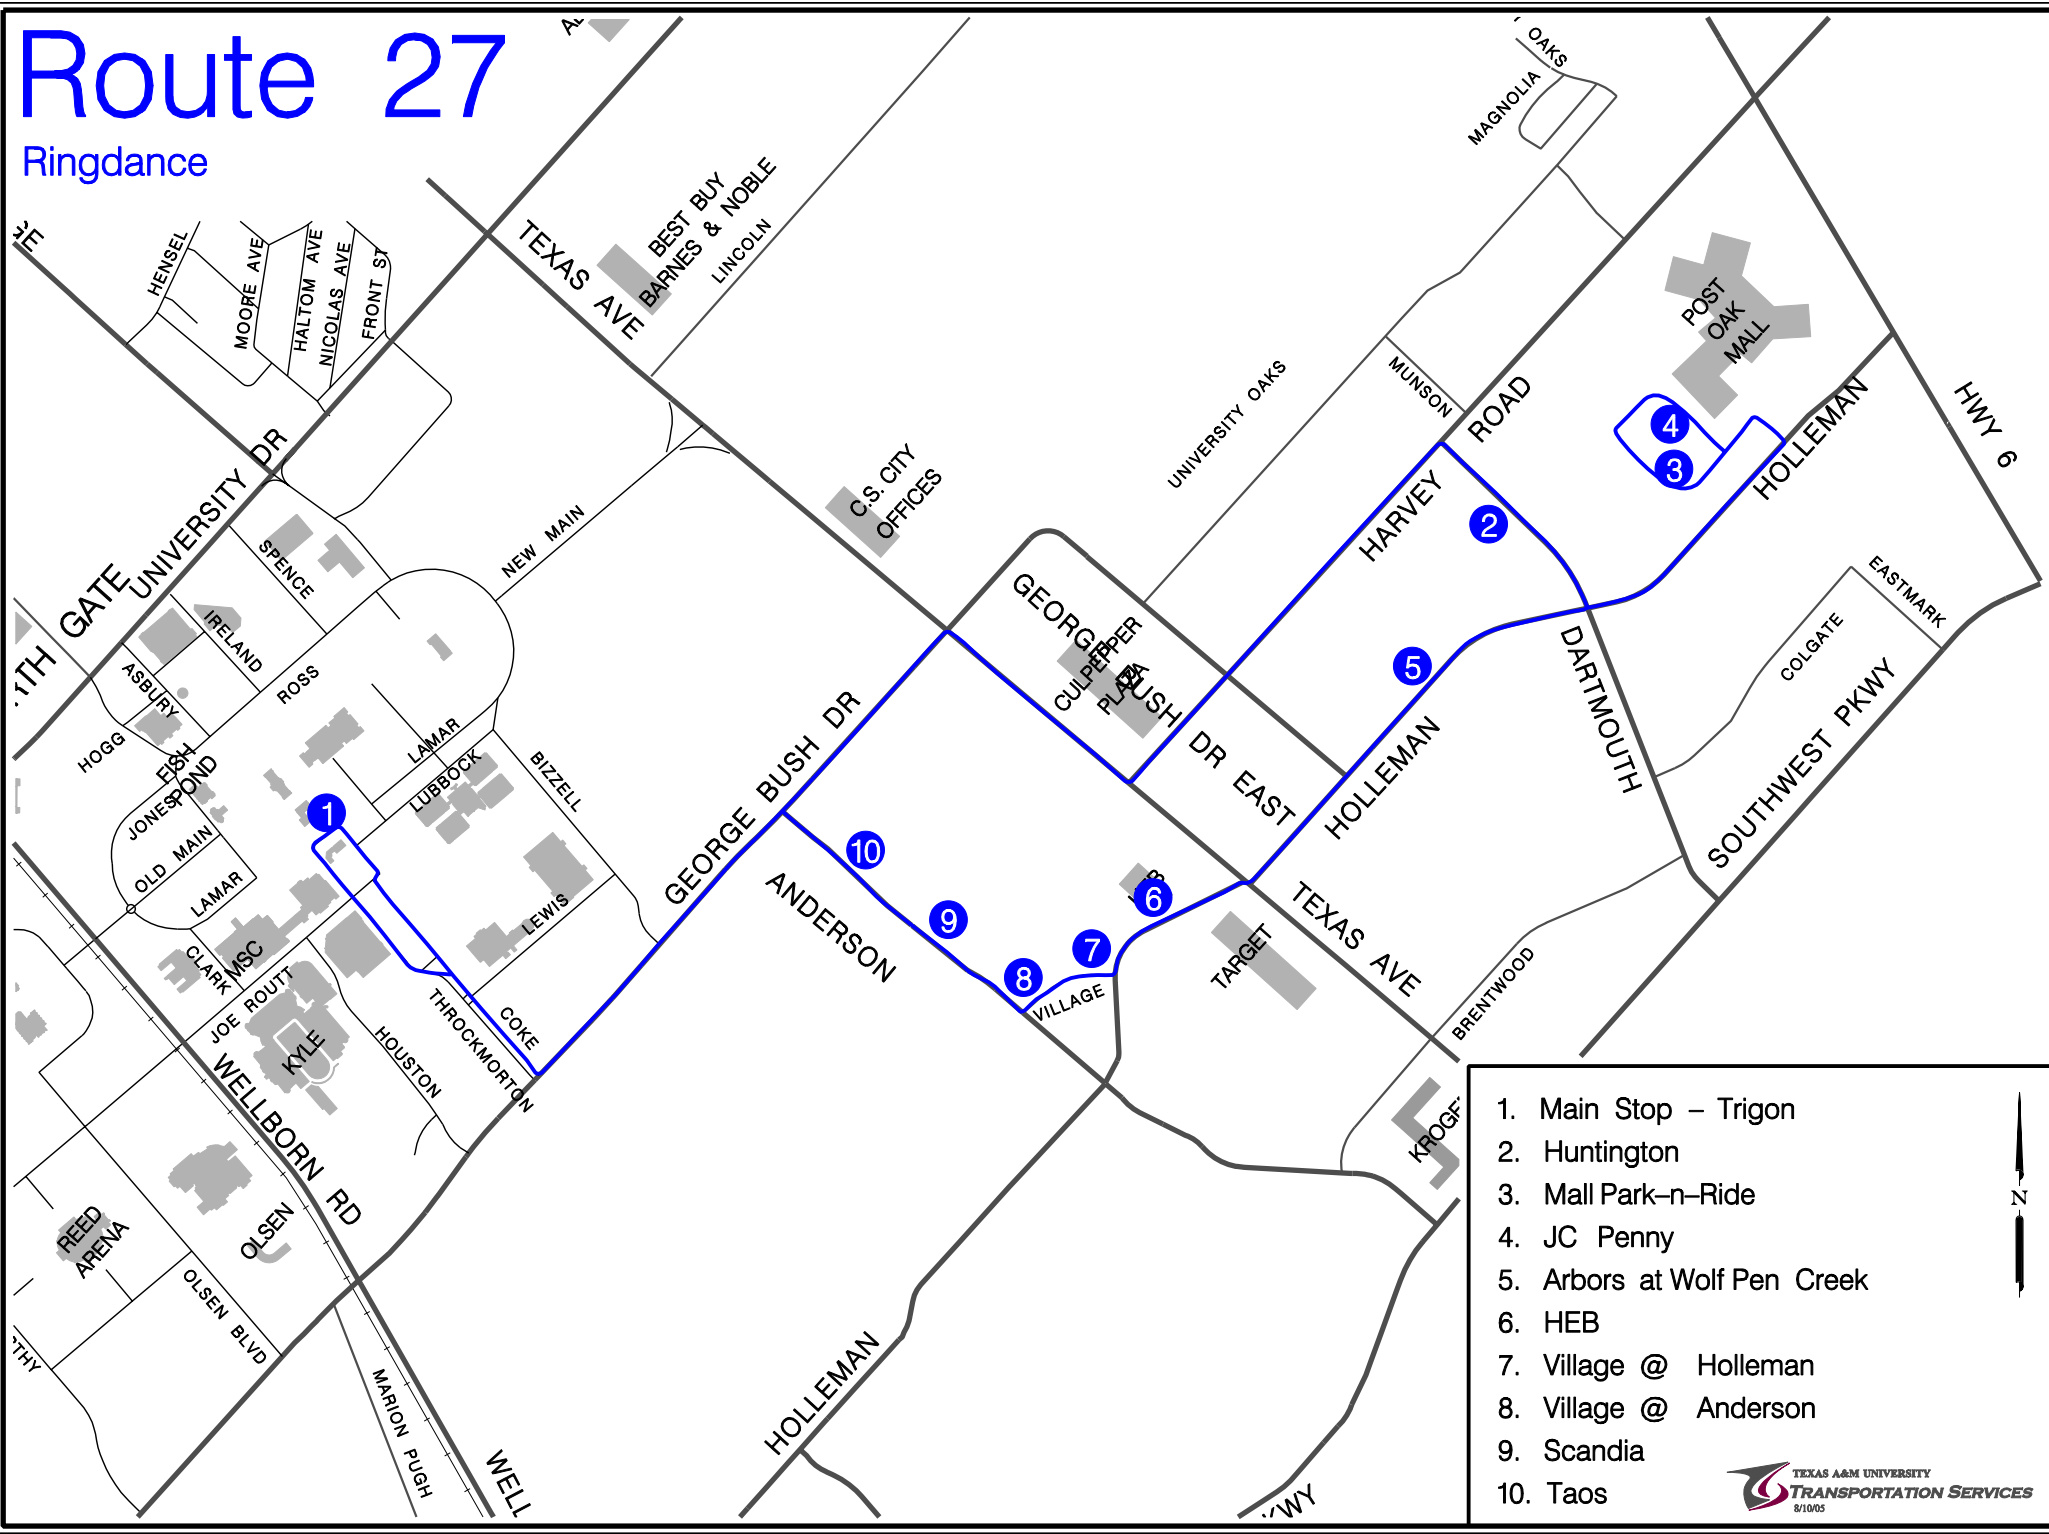

Route 27

Ringdance

- 1. Main Stop – Trigon
- 2. Huntington
- 3. Mall Park-n-Ride
- 4. JC Penny
- 5. Arbors at Wolf Pen Creek
- 6. HEB
- 7. Village @ Holleman
- 8. Village @ Anderson
- 9. Scandia
- 10. Taos